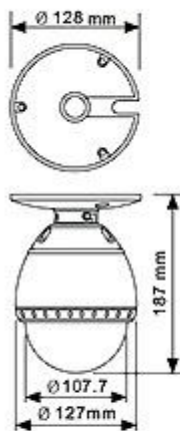

15-CD51HD

Color / Mono. Internal PTZ Dome with ICR, 100X Power Zoom

Feature

- Pan & Tilt Speed Up to 360° per second
- Support Auto-Flip, tilt degree is up to 180°
- 360 Degree Rotation, 127 Preset Positions
- 8 Groups for present program
- 8 set of swing action
- Support 4 Pattern
- 4 Privacy Zones
- 1/4" Interline Transfer CCD
- F1.8, f=3.8~38mm, auto IRIS Lens
- 10X Optical zoom, 10x digital zoom, total 100X zoom
- Support Day / Night function
- IR Cut Filter Removable
- AGC, ALC, AES, BLC, AWB, detection zones

DRAWINGS, DIAGRAMS OR ILLUSTRATIVE IMAGES FOR YOUR GUIDANCE

□ Ceiling Bracket

□ Pendant Bracket Bracket: 15-CD03B

□ Wall Mount Bracket

Bracket:
15-CD08BA

Bracket:
15-CD03BS

TECHNICAL DATA FOR GUIDANCE PURPOSES ONLY PLEASE VERIFY WITH OUR SALES OFFICE

Pick Up Device	1/4"Interline Transfer CCD
Effective Pixels	N: 768(H)× 494(V)380K ; P: 752(H)× 582(V)440K
S/N	50 dB (AGC Off)
Horizontal Resolution	500 TV Line(Color), 570 TV Line(B/W)
Lens	F1.8, f=3.8~38mm
Zoom	10x Optical zoom, 10x Digital Zoom, total 100x zoom
White Balance	ATW or AWB R / B Gain Level adjustable
IRIS	Auto / Manual
AGC	Normal / High / Off
BLC Function	Low / Middle / High / Off
ICR Function	YES
Illumination	0.7 Lux(Color) / 0.02 Lux (B/W), 50 IRE
Shutter Speed	1/60~1/120000 sec(N); 1/50 ~ 1/120000 sec(P)
Flicker less	Low / Middle / High / Off
Focus	Auto / Manual / SemiAuto
Pan	Pan : 360 (Endless)
Tilt	Tilt : 180 (Auto-Flip), 95 (Normal)
Preset	127 Preset ; Auto Speed:360 /sec , manual: 0.05~360 sec
Pattern	4 Pattern, 1200 commands(about 5 min)
Swing	8 Swing / Speed: 1~180 /sec
Group	8 Group (20 action entities per Group)
Other Function	Auto flip, AutoParking, Power up action etc
Fan & Heater	X
Operation Temperature	0 °C ~ 40 °C
Power Source	DC 12V