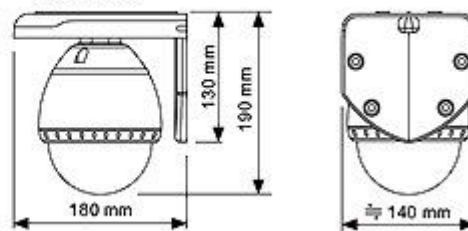

DRAWINGS, DIAGRAMS OR ILLUSTRATIVE IMAGES FOR YOUR GUIDANCE

□ Ceiling Bracket

□ Pendant Bracket Bracket: 15-CD03B

□ Wall Mount Bracket

Bracket:
15-CD08BA

Bracket:
15-CD03BS

TECHNICAL DATA FOR GUIDANCE PURPOSES ONLY PLEASE VERIFY WITH OUR SALES OFFICE

Pick Up Device	1/4"Interline Transfer CCD
Effective Pixels	N: 768(H)× 494(V)380K ; P: 752(H)× 582(V)440K
S/N	50 dB (AGC Off)
Horizontal Resolution	500 TV Line(Color), 570 TV Line(B/W)
Lens	F1.8, f=3.8~38mm
Zoom	10x Optical zoom, 10x Digital Zoom, total 100x zoom
White Balance	ATW or AWB R / B Gain Level adjustable
IRIS	Auto / Manual
AGC	Normal / High / Off
BLC Function	Low / Middle / High / Off
ICR Function	YES
Illumination	0.7 Lux(Color) / 0.02 Lux (B/W), 50 IRE
Shutter Speed	1/60~1/120000 sec(N); 1/50 ~ 1/120000 sec(P)
Flicker less	Low / Middle / High / Off
Focus	Auto / Manual / SemiAuto
Pan	Pan : 360 (Endless)
Tilt	Tilt : 180 (Auto-Flip), 95 (Normal)
Preset	127 Preset ; Auto Speed:360 /sec , manual: 0.05~360 sec
Pattern	4 Pattern, 1200 commands(about 5 min)
Swing	8 Swing / Speed: 1~180 /sec
Group	8 Group (20 action entities per Group)
Other Function	Auto flip, AutoParking, Power up action etc
Fan & Heater	X
Operation Temperature	0 °C ~ 40 °C
Power Source	DC 12V