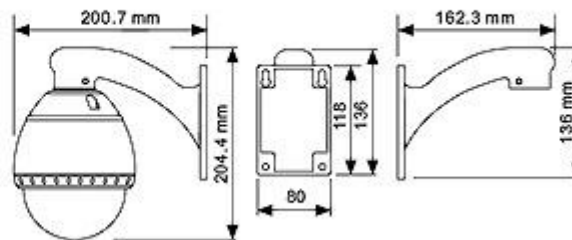

DRAWINGS, DIAGRAMS OR ILLUSTRATIVE IMAGES FOR YOUR GUIDANCE

□ Ceiling Bracket

□ Pendant Bracket Bracket: 15-CD03B

□ Wall Mount Bracket

Bracket:
15-CD08BA

Bracket:
15-CD03BS

TECHNICAL DATA FOR GUIDANCE PURPOSES ONLY PLEASE VERIFY WITH OUR SALES OFFICE

Pick Up Device	1/4"Interline Transfer CCD
Effective Pixels	N: 768(H)× 494(V)380K ; P: 752(H)× 582(V)440K
S/N	50 dB (AGC Off)
Horizontal Resolution	500 TV Line(Color), 570 TV Line(B/W)
Lens	F1.8, f=3.8~38mm
Zoom	10x Optical zoom, 10x Digital Zoom, total 100x zoom
White Balance	ATW or AWB R / B Gain Level adjustable
IRIS	Auto / Manual
AGC	Normal / High / Off
BLC Function	Low / Middle / High / Off
ICR Function	YES
Illumination	0.7 Lux(Color) / 0.02 Lux (B/W), 50 IRE
Shutter Speed	1/60~1/120000 sec(N); 1/50 ~ 1/120000 sec(P)
Flicker less	Low / Middle / High / Off
Focus	Auto / Manual / SemiAuto
Pan	Pan : 360 (Endless)
Tilt	Tilt : 180 (Auto-Flip), 95 (Normal)
Preset	127 Preset ; Auto Speed:360 /sec , manual: 0.05~360 sec
Pattern	4 Pattern, 1200 commands(about 5 min)
Swing	8 Swing / Speed: 1~180 /sec
Group	8 Group (20 action entities per Group)
Other Function	Auto flip, AutoParking, Power up action etc
Fan & Heater	X
Operation Temperature	0 °C ~ 40 °C
Power Source	DC 12V