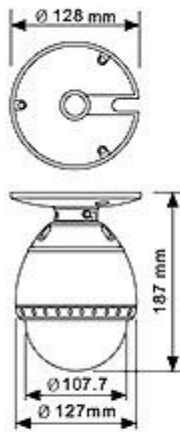

15-CD51H

Color / Mono. Mini PTZ Dome with ICR, 100X Power Zoom

Feature

- Pan & Tilt Speed Up to 360° per second
- Support Auto-Flip, tilt degree is up to 180°
- 360 Degree Rotation, 127 Preset Positions
- 8 Groups for present program
- 8 set of swing action
- Support 4 Pattern
- 4 Privacy Zones
- 1/4" Interline Transfer CCD
- F1.8, f=3.8~38mm, auto IRIS Lens
- 10X Optical zoom, 10x digital zoom, total 100X zoom
- Support Day / Night function
- IR Cut Filter Removable
- AGC, ALC, AES, BLC, AWB, detection zones

DRAWINGS, DIAGRAMS OR ILLUSTRATIVE IMAGES FOR YOUR GUIDANCE

□ Ceiling Bracket

□ Pendant Bracket

Bracket:
15-CD03B

□ Wall Mount Bracket

Bracket:
15-CD08BA

Bracket:
15-CD03BS

TECHNICAL DATA FOR GUIDANCE PURPOSES ONLY PLEASE VERIFY WITH OUR SALES OFFICE

Pick Up Device	1/4"Interline Transfer CCD
Effective Pixels	N: 768(H)× 494(V)380K ; P: 752(H)× 582(V)440K
S/N	50 dB (AGC Off)
Horizontal Resolution	500 TV Line(Color), 570 TV Line(B/W)
Lens	F1.8, f=3.8~38mm
Zoom	10x Optical zoom, 10x Digital Zoom, total 100x zoom
White Balance	ATW or AWB R / B Gain Level adjustable
IRIS	Auto / Manual
AGC	Normal / High / Off
BLC Function	Low / Middle / High / Off
ICR Function	YES
Illumination	0.7 Lux(Color) / 0.02 Lux (B/W), 50 IRE
Shutter Speed	1/60~1/120000 sec(N); 1/50 ~ 1/120000 sec(P)
Flicker less	Low / Middle / High / Off
Focus	Auto / Manual / SemiAuto
Pan	Pan : 360 (Endless)
Tilt	Tilt : 180 (Auto-Flip), 95 (Normal)
Preset	127 Preset ; Auto Speed:360 /sec , manual: 0.05~360 sec
Pattern	4 Pattern, 1200 commands(about 5 min)
Swing	8 Swing / Speed: 1~180 /sec
Group	8 Group (20 action entities per Group)
Other Function	Auto flip, AutoParking, Power up action etc
Fan & Heater	X
Operation Temperature	0 °C ~ 40 °C
Power Source	DC 12V