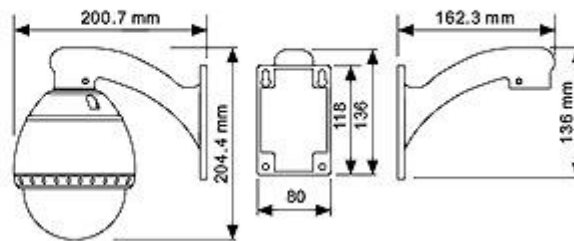

DRAWINGS, DIAGRAMS OR ILLUSTRATIVE IMAGES FOR YOUR GUIDANCE

□ Ceiling Bracket

□ Pendant Bracket

Bracket:
15-CD03B

□ Wall Mount Bracket

Bracket:
15-CD08BA

Bracket:
15-CD03BS

TECHNICAL DATA FOR GUIDANCE PURPOSES ONLY PLEASE VERIFY WITH OUR SALES OFFICE

Pick Up Device	1/4"Interline Transfer CCD
Effective Pixels	N: 768(H)× 494(V)380K ; P: 752(H)× 582(V)440K
S/N	50 dB (AGC Off)
Horizontal Resolution	500 TV Line(Color), 570 TV Line(B/W)
Lens	F1.8, f=3.8~38mm
Zoom	10x Optical zoom, 10x Digital Zoom, total 100x zoom
White Balance	ATW or AWB R / B Gain Level adjustable
IRIS	Auto / Manual
AGC	Normal / High / Off
BLC Function	Low / Middle / High / Off
ICR Function	YES
Illumination	0.7 Lux(Color) / 0.02 Lux (B/W), 50 IRE
Shutter Speed	1/60~1/120000 sec(N); 1/50 ~ 1/120000 sec(P)
Flicker less	Low / Middle / High / Off
Focus	Auto / Manual / SemiAuto
Pan	Pan : 360 (Endless)
Tilt	Tilt : 180 (Auto-Flip), 95 (Normal)
Preset	127 Preset ; Auto Speed:360 /sec , manual: 0.05~360 sec
Pattern	4 Pattern, 1200 commands(about 5 min)
Swing	8 Swing / Speed: 1~180 /sec
Group	8 Group (20 action entities per Group)
Other Function	Auto flip, AutoParking, Power up action etc
Fan & Heater	X
Operation Temperature	0 °C ~ 40 °C
Power Source	DC 12V