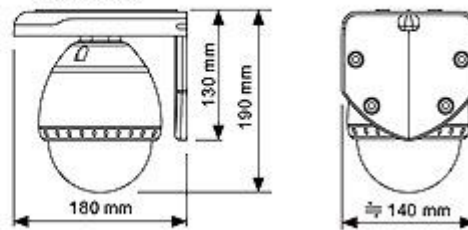

DRAWINGS, DIAGRAMS OR ILLUSTRATIVE IMAGES FOR YOUR GUIDANCE

□ Ceiling Bracket

□ Pendant Bracket

Bracket:
15-CD03B

□ Wall Mount Bracket

Bracket:
15-CD08BA

Bracket:
15-CD03BS

TECHNICAL DATA FOR GUIDANCE PURPOSES ONLY PLEASE VERIFY WITH OUR SALES OFFICE

Pick Up Device	1/4"Interline Transfer CCD
Effective Pixels	N: 768(H)× 494(V)380K ; P: 752(H)× 582(V)440K
S/N	50 dB (AGC Off)
Horizontal Resolution	500 TV Line(Color), 570 TV Line(B/W)
Lens	F1.8, f=3.8~38mm
Zoom	10x Optical zoom, 10x Digital Zoom, total 100x zoom
White Balance	ATW or AWB R / B Gain Level adjustable
IRIS	Auto / Manual
AGC	Normal / High / Off
BLC Function	Low / Middle / High / Off
ICR Function	YES
Illumination	0.7 Lux(Color) / 0.02 Lux (B/W), 50 IRE
Shutter Speed	1/60~1/120000 sec(N); 1/50 ~ 1/120000 sec(P)
Flicker less	Low / Middle / High / Off
Focus	Auto / Manual / SemiAuto
Pan	Pan : 360 (Endless)
Tilt	Tilt : 180 (Auto-Flip), 95 (Normal)
Preset	127 Preset ; Auto Speed:360 /sec , manual: 0.05~360 sec
Pattern	4 Pattern, 1200 commands(about 5 min)
Swing	8 Swing / Speed: 1~180 /sec
Group	8 Group (20 action entities per Group)
Other Function	Auto flip, AutoParking, Power up action etc
Fan & Heater	X
Operation Temperature	0 °C ~ 40 °C
Power Source	DC 12V